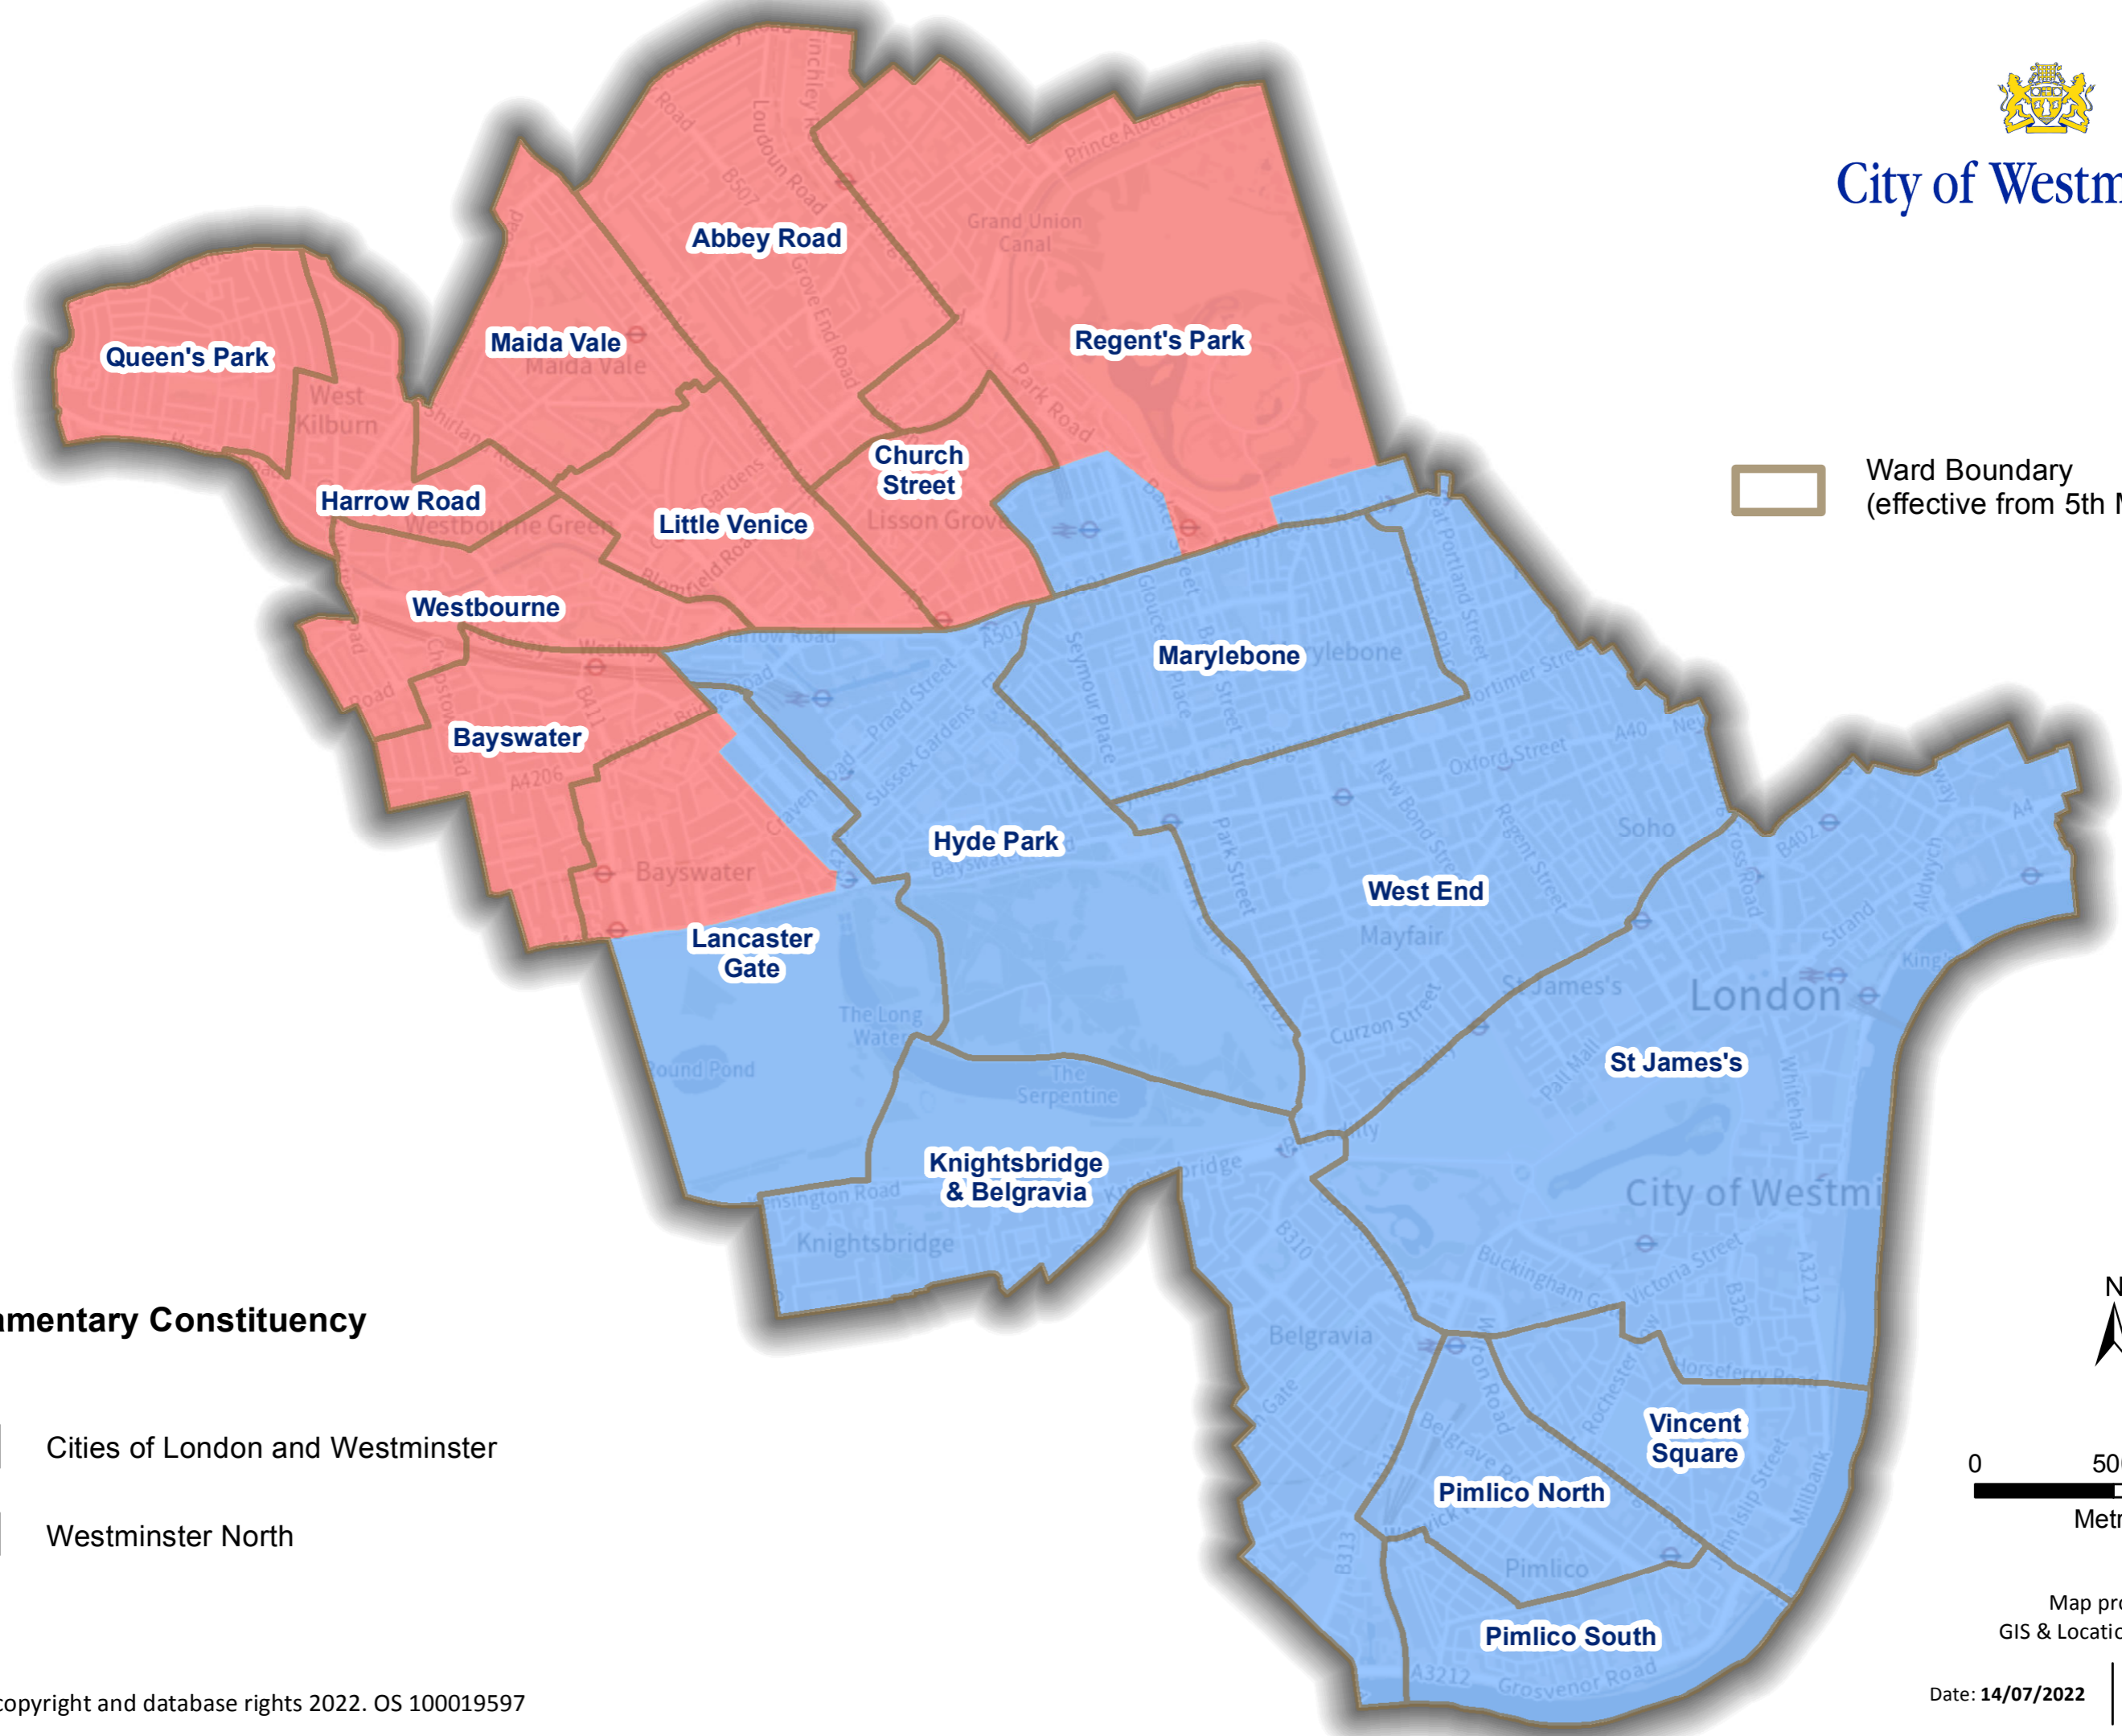

City of Westminster

 Ward Boundary
(effective from 5th May 2022)

Parliamentary Constituency

-  Cities of London and Westminster
-  Westminster North

Map produced by:
GIS & Location Services Team

Date: 14/07/2022 | Ref: 0539_SR_128453