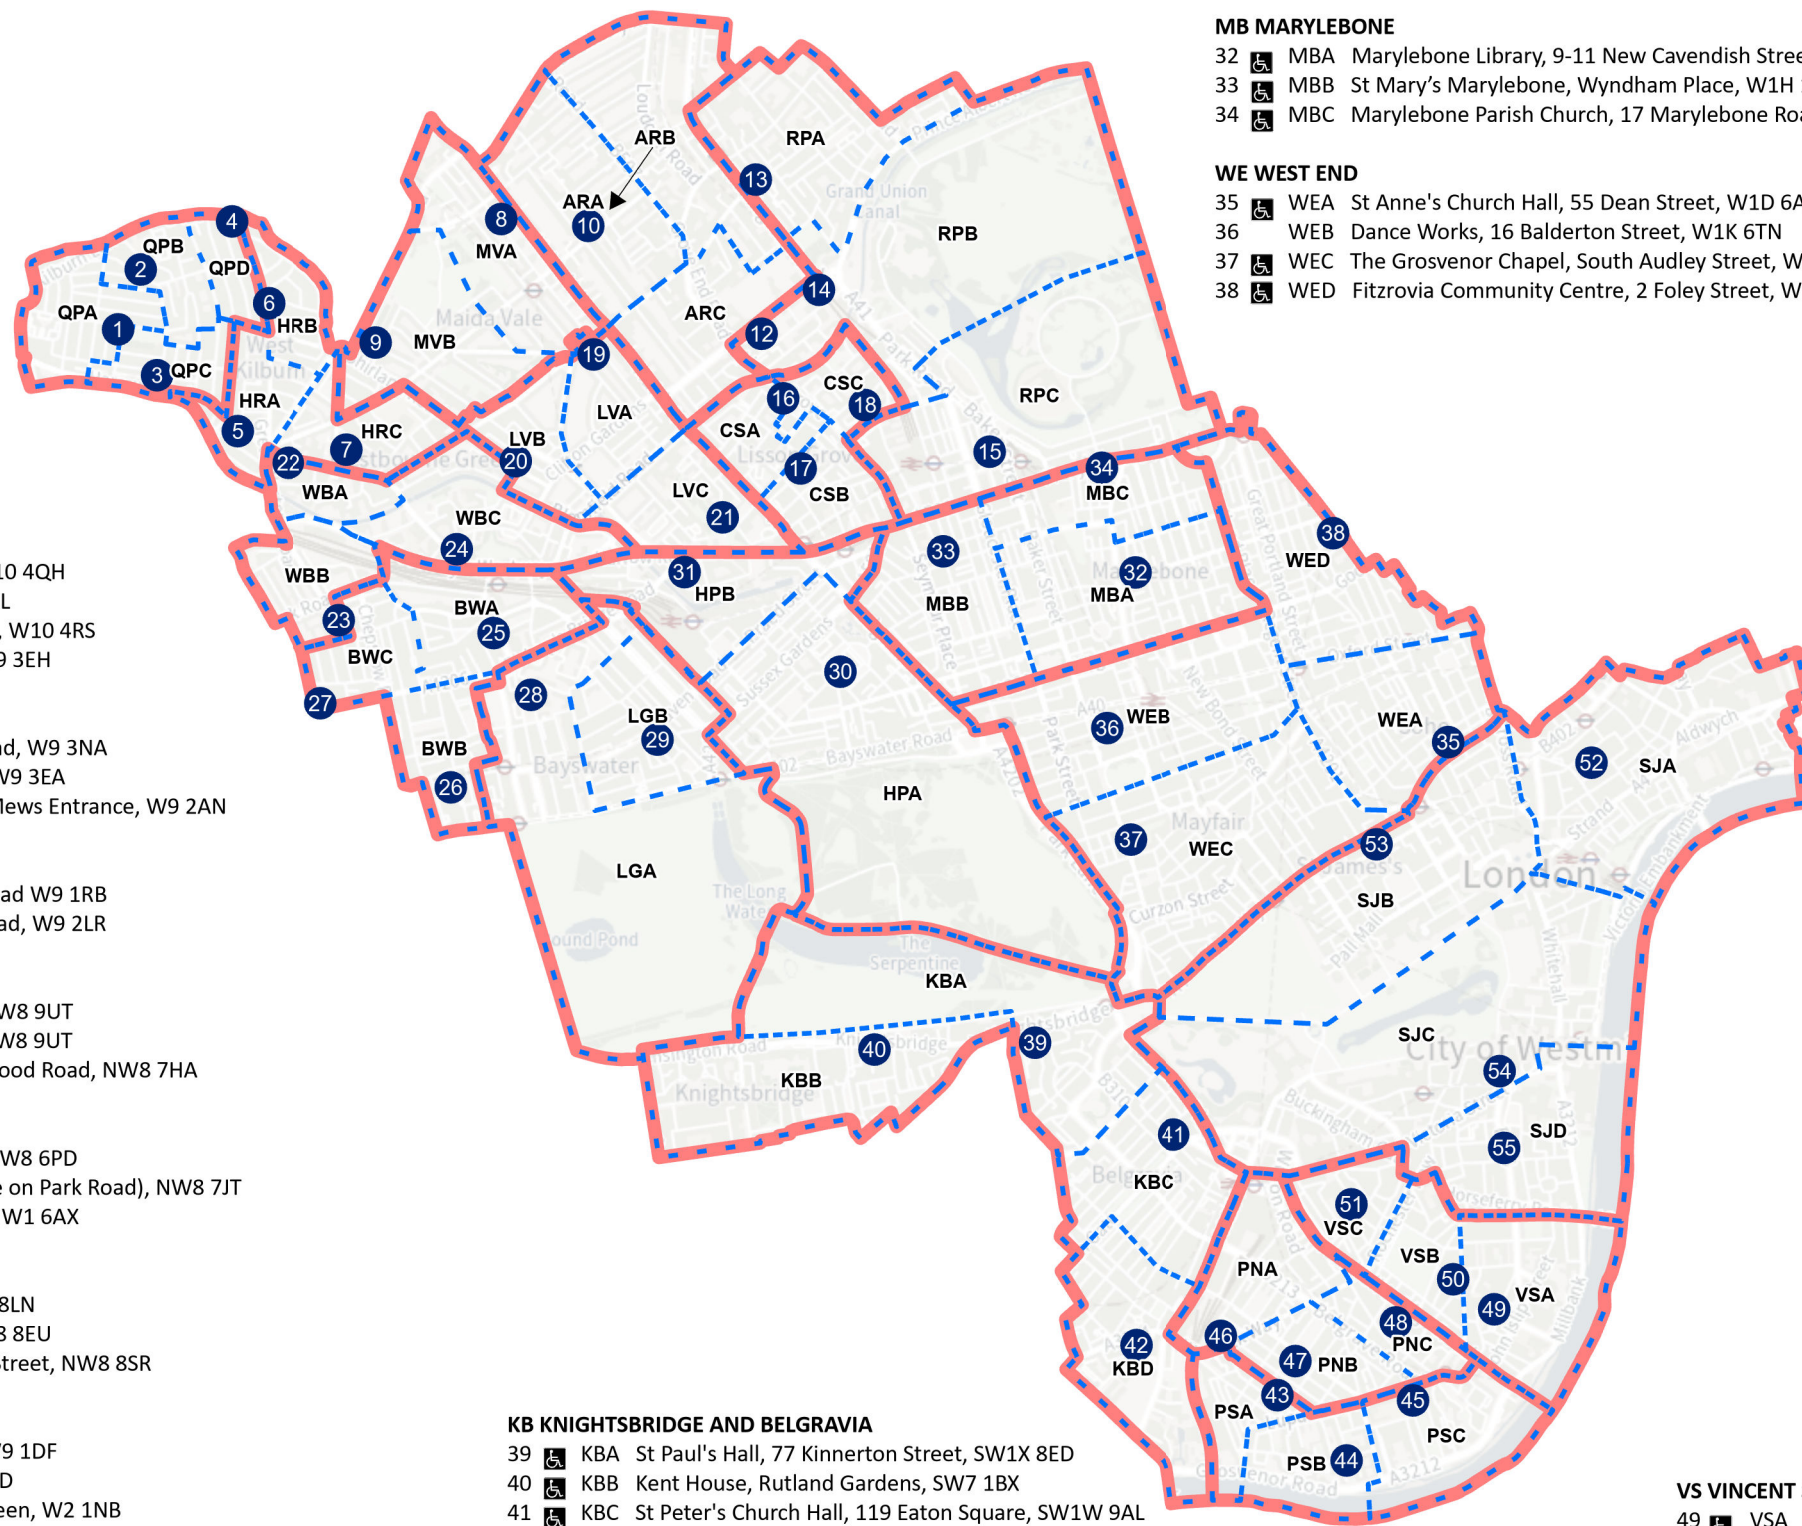

## Ward and polling district boundaries and locations of polling stations

City of Westminster

Map produced by Corporate GIS Team  
Date: March 2024 Ref: 0322

© Crown copyright and database rights 2024  
OS AC0000810691

- ABC Polling Districts
- Disabled Access
- Polling Stations
- Polling District Boundaries
- Westminster Wards